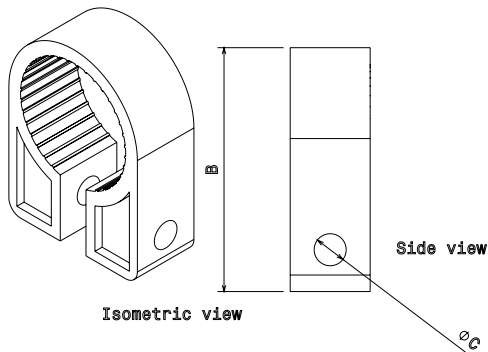

**PRODUCT CODE: C7**  
CABLE CLEAT

**DESCRIPTION**

No. 7 Cable Cleat: 17.8mm Max Cable Outer Diameter

**FINISH**

Black

**MATERIAL**

LDPE

**PACKAGING**

Packed in qty 100

**ADDITIONAL NOTES**

Designed for clamping & securing armoured cables  
High strength & impact resistance  
Temperature range -35oC to 85oC

Part No.	A	B	C
C4	15.0	29.0	6.00
C5	17.7	31.0	6.00
C6	20.0	32.7	6.00
C7	22.0	35.0	6.00
C8	24.6	37.0	7.20
C9	26.5	41.3	7.20
C10	29.5	42.0	7.20
C11	32.5	46.4	9.00
C12	36.5	52.0	9.00
C14	42.0	61.7	10.0
C16	48.0	64.0	10.0
C18	52.0	69.0	10.0
C20	54.0	72.0	10.0