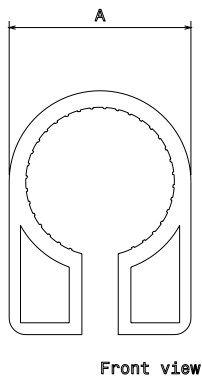

**PRODUCT CODE: C7**  
CABLE CLEAT

**DESCRIPTION**

No. 7 Cable Cleat: 17.8mm Max Cable Outer Diameter

**FINISH**

Black

**MATERIAL**

LDPE

**PACKAGING**

Packed in qty 100

**ADDITIONAL NOTES**

Designed for clamping & securing armoured cables  
High strength & impact resistance  
Temperature range -35oC to 85oC

Part No.	A	B	C
C4	15.0	29.0	6.00
C5	17.7	31.0	6.00
C6	20.0	32.7	6.00
C7	22.0	35.0	6.00
C8	24.6	37.0	7.20
C9	26.5	41.3	7.20
C10	29.5	42.0	7.20
C11	32.5	46.4	9.00
C12	36.5	52.0	9.00
C14	42.0	61.7	10.0
C16	48.0	64.0	10.0
C18	52.0	69.0	10.0
C20	54.0	72.0	10.0

SELECTOR CHART								
	1 Core	2 Core	3 Core	4 Core	7 Core	12 Core	19 Core	27 Core
<b>Cable Type</b>								
<b>Conductor mm<sup>2</sup></b>								
1.5		C5	C5	C6	C6	C8	C9	C10
2.5		C6	C6	C6	C7	C9	C10	C12
4		C6	C7	C7	C7	C8	C11	
6		C7	C8	C8				
10		C8	C9	C9				
16		C9	C10	C11				
25		C10	C11	C12				
35		C12	C11	C12				
50	C7	C11	C12	C14				
70	C8	C12	C14	C16				
95	C9	C14	C16	C18				
120	C10	C16	C18	C20				